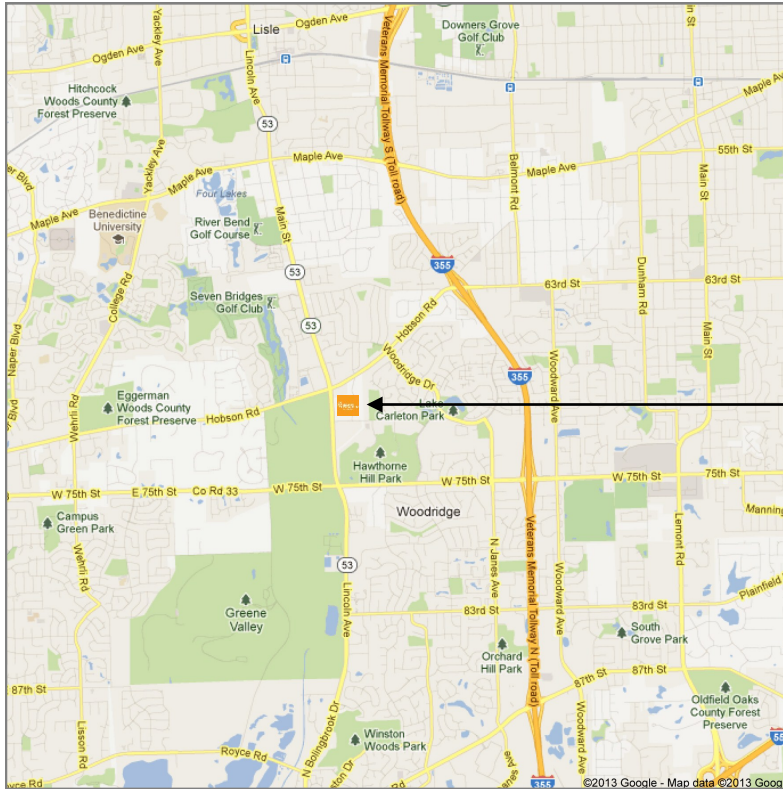

### Almost Home Kids

7S721 State Route 53 Naperville, IL 60540

T: 630.271.9155

**Driving Directions to Naperville:** Almost Home Kids is located in unincorporated Naperville. Please note that we are on a small frontage road which is off of Route 53 and not visible on the map. If using MapQuest, type in "Almost Home Kids, IL" into the Search box and select the "Almost Home Kids, Illinois 53" option to receive the best route. There is a sign that reads "**Hobson Creek Estate – Private Drive**". We are the second home located between two other homes. Please see below for more detailed directions.