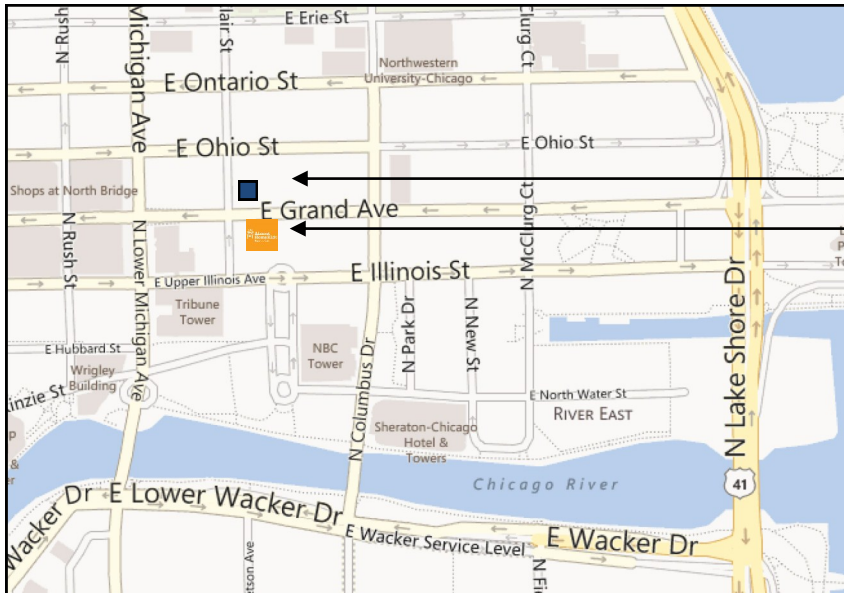

AHK Chicago - Directions and Nearby Parking Option

Parking (Park 1)

535 N Saint Clair St, Chicago, IL 60611

Almost Home Kids

211 E. Grand Ave, 6th Floor

Direction from South:

Take Lake Shore Drive north and exit Illinois (Navy Pier). At the end of the ramp, go straight ahead at the traffic light. At Grand Ave (next light) turn left. Follow Grand Ave ...

- To AHK Chicago Directly: Follow Grand Ave to 211 E Grand Ave (AHK Chicago - 6th Floor).
- For nearby parking: Follow Grand Ave to St Clair. Turn right on St. Clair, parking garage immediately on the right. AHK does not have validation or reduced parking for this lot, therefore a fee will be incurred by anyone parking in this lot.

Directions from North:

Take Lake Shore Drive south. Exit at Grand Ave. Turn right onto Grand Ave. Follow Grand Ave ...

- To AHK Chicago Directly: Follow Grand Ave to 211 E Grand Ave (AHK Chicago - 6th Floor).
- For nearby parking: Follow Grand Ave to St Clair. Turn right on St. Clair, parking garage immediately on the right. AHK does not have validation or reduced parking for this lot, therefore a fee will be incurred by anyone parking in this lot.

Directions from West:

Exit at Ohio (East) to Fairbanks (approx. 10 blocks). Turn right on Fairbanks.

- To AHK Chicago Directly: Turn right onto Grand Ave. Follow Grand Ave to 211 E Grand Ave (AHK Chicago - 6th Floor).
- For nearby parking: Follow Grand Ave to St Clair. Turn right on St. Clair, parking garage immediately on the right. AHK does not have validation or reduced parking for this lot, therefore a fee will be incurred by anyone parking in this lot