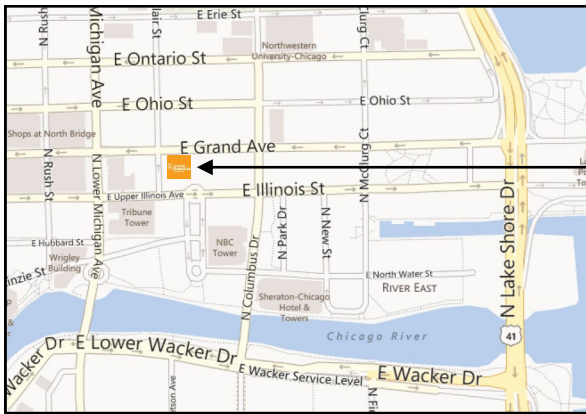

AHK Chicago - Public Transportation

Almost Home Kids

211 E. Grand Ave, 6th Floor
Chicago, IL 60611
T: 312-229-0170

Bus Routes that stop on Grand when Westbound and Illinois (1 block south) when Eastbound:

#29 State - 95th/Dan Ryan (Red) north to Navy Pier and Navy Pier south to 95th/Dan Ryan (Red)

#65 Grand - Grand/Nordica east to Navy Pier and Navy Pier west to Grand/Nordica

Bus Routes that stop on Michigan Ave (Northbound and Southbound) - 1 block west of AHK*

#2 Hyde Park - 60th/Cottage Grove north to Navy Pier and Navy Pier south to 60th/Cottage Grove

3 King Dr - 95th/St. Lawrence north to Fairbanks/Huron and Fairbanks/Erie south to 95th/St. Lawrence

10 Science & Industry - Michigan/Chestnut south to Museum and Museum north to Michigan/Chicago

CTA Train Red Line

Exit at Grand and either walk directly east for 4 blocks to 211 E Grand or 1 block south to Illinois and catch the #29 or #65 on Illinois east to St. Clair and walk 1 block north to 211 E. Grand Ave.